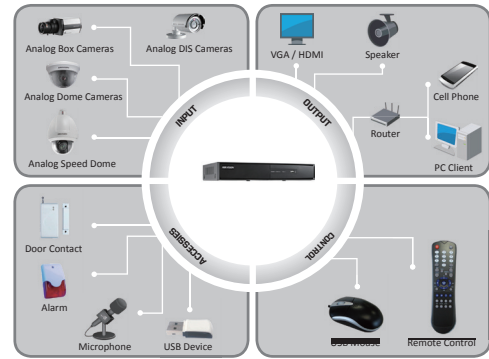

HDS-7204/7208HD-SE

HD-SDI DVR

Key features

- H.264 video compression
- Special for HD-SDI cameras
- 1280×720P resolution real-time recording
- HDMI and VGA output at up to 1920×1080P resolution
- 4/8-ch synchronous playback
- HDD quota and group management