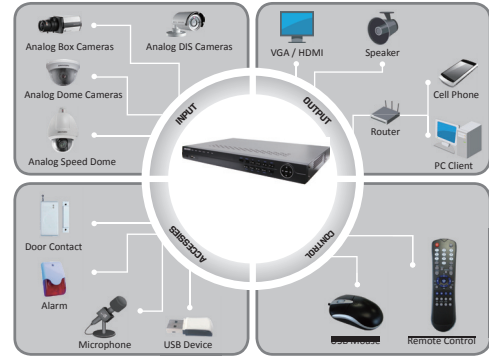

HDS-7204/7208HD-ST

HD-SDI DVR

Key features

- H.264 video compression
- Special for HD-SDI cameras
- 1920×1080P resolution real-time recording
- HDMI and VGA output at up to 1920×1080P resolution
- 4/8-ch synchronous playback
- HDD quota and group management

Rear Panel

1. HD-SDI interface
2. Audio in
3. Audio out
4. VGA Interface
5. HDMI Interface
6. USB Port
7. Network Interface
8. RS-485 Interface
9. Power Input
10. Power Switch
11. GND

	HDS-7204HD-ST	HDS-7208HD-ST
Video/Audio input		
Video compression	H.264	
HD-SDI video input	4-ch; HD-SDI interface; (800mVp-p, 75Ω)	8-ch; HD-SDI interface; (800mVp-p, 75Ω)
Supported HD-SDI Camera Types	1080P /60, 1080P /50, 1080P /30, 1080P /25, 720P /60, 720P /50, 720P /30, 720P /25	
Audio compression	G.711	
Audio input	4-ch, RCA (2.0Vp-p, 1kΩ)	8-ch, RCA (2.0Vp-p, 1kΩ)
Two-way audio input	1-ch, RCA (2.0 Vp-p, 1 KΩ), (using the 1st channel of audio input)	
Video/Audio output		
HDMI / VGA output	1920 × 1080 /60Hz (1080P), 1280 × 1024 /60Hz, 1280 × 720 /60Hz, 1024 × 768 /60Hz	
Encoding resolution	Main stream: 1920 × 1080 (1080P) / 1280 × 720 / VGA / 4CIF / CIF	
	Sub-stream: 4CIF(non-real-time) / CIF / QCIF / QVGA	
Frame rate	Main stream: 1/16 fps ~ Real time frame rate Sub-stream: 1/16 fps ~ Real time frame rate	
Video bit rate	32 Kbps-16 Mbps	
Audio output	1-ch, RCA (Linear, 1KΩ)	
Audio bit rate	64 Kbps	
Dual stream	Support	
Stream type	Video / Video & Audio	
Synchronous playback	4-ch	
Playback resolution	1920 × 1080 (1080P) / 1280 × 720 / VGA / 4CIF / CIF	
Hard disk		
SATA	2 SATA interfaces	
Capacity	Up to 4TB capacity for each disk	
External interface		
Network interface	1; 10M / 100M / 1000M self-adaptive Ethernet interface	
Serial interface	1; standard RS-485 serial interface, half-duplex	
USB interface	2 x USB2.0	
Alarm in / out	4 / 1 (optional)	
General		
Power supply	12V DC	
Consumption	Max. 15 W	
Working temperature	-10 °C ~ +55 °C (14 °F ~ 131 °F)	
Working humidity	10% ~ 90%	
Chassis	19-inch rack-mounted 1U chassis	
Dimensions(W × D × H)	445 × 290 × 45 mm (17.5 × 11.4 × 1.8 inch)	
Weight	4 kg / 8.8lb (without hard disk)