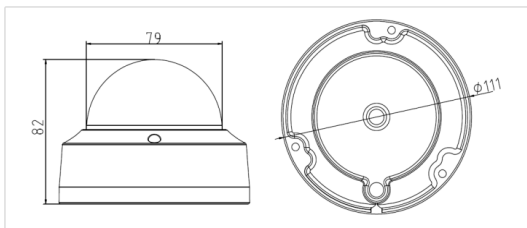

1.3MP IR Fix Dome Camera

Key features

- 1.3 megapixel high resolution
- HD real-time video
- 3D DNR & DWDR & BLC
- IR LEDs: up to 30m
- IP66
- Vandal-proof
- PoE

Dimensions

Unit: mm

HDS-2112IRP	
Camera	
Image sensor	1/3" progressive scan CMOS
Min. illumination	0.01 lux@F1.2, AGC ON 0 lux with IR
Shutter time	1/25s (30s) ~ 1/100,000s
Lens	4mm@F2.0, angle of view: 75.8° (2.8mm, 6mm, 12mm optional)
Lens mount	M12
Angle adjustment	Pan: 0° ~ 355°, tilt: 0° ~ 65°
Digital noise reduction	3D DNR
Wide dynamic range	Digital WDR
Day & night	ICR
Compression standard	
Video compression	H.264 / MJPEG
H.264 codec profile	Main profile
Bit rate	32 Kbps ~ 16 Mbps
Dual stream	Yes
Image	
Max. image resolution	1280 × 960
Frame rate	50 Hz: 25 fps (1280 × 960), 25 fps (1280 × 720) 60 Hz: 30 fps (1280 × 960), 30 fps (1280 × 720)
Image settings	Saturation, brightness, contrast adjustable through client software or web browser
BLC	Yes, zone configurable
Network	
Network storage	NAS (iSCSI optional)
Alarm trigger	Motion detection, tampering alarm
Protocols	TCP/IP, HTTP, DHCP, DNS, DDNS, RTP, RTSP, PPPoE, SMTP, NTP, SNMP, HTTPS, FTP, 802.1x, Qos (SIP, SRTP, IPv6 optional)
System compatibility	ONVIF, PSIA, CGI
General functionalities	User authentication, watermark
Interface	
Communication interface	1 RJ45 10M / 100M ethernet port
General	
Operating conditions	-30°C ~ 60°C (-22°F ~ 140°F) humidity 95% or less (non-condensing)
Power supply	12 VDC ± 10%, PoE (802.3af)
Power consumption	Max. 5W (max. 7W with ICR on)
Impact protection	IEC60068-275Eh, 50J; EN50102, up to IK10
Ingress protection	IP66
IR range	-I: approx 20 to 30 meters
Dimensions	Φ 111 × 82 mm
Weight	500g (1.1 lbs)