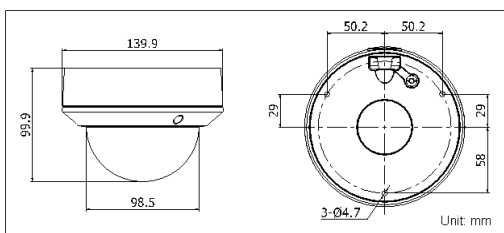

Dimensions

HDS-2732VF-IR3	
Camera	
Image sensor	1/3" progressive scan CMOS
Min. illumination	0.07 lux@F1.2, AGC on 0 lux with IR
Shutter time	1/25s ~ 1/100,000s
Lens	2.8 ~ 12mm @ F1.4, Angle of view: 98° ~ 30.5°
Lens mount	Φ14
Auto iris	DC drive
Day & night	ICR
Digital noise reduction	3D DNR
Wide dynamic range	Digital WDR
Backlight compensation	Yes, zone configurable
Angle adjustment	Pan: 0° ~ 360°, tilt: 0° ~ 75°, rotation: 0° ~ 360°
Compression standard	
Video compression	H.264 / MJPEG
H.264 compression profile	Main profile
Bit rate	32 Kbps ~ 16 Mbps
Audio compression (-S)	G.711 / G.726
Audio bit rate	64Kbps (G.711) / 16Kbps (G.726)
Image	
Max. image resolution	2048 × 1536
Frame rate	50Hz: 12.5fps (2048 x 1536), 25fps (1920 × 1080), 25fps (1280 x 720) 60Hz: 15fps (2048 x 1536), 30fps (1920 × 1080), 30fps (1280 x 720)
Image settings	Saturation, brightness, contrast adjustable through client software or web browser
Network	
Network storage	NAS (iSCSI optional)
Alarm trigger	Motion detection, tampering alarm, network disconnect, IP address conflict, storage exception, storage error
Protocols	TCP/IP, HTTP, DHCP, DNS, DDNS, RTP, RTSP, PPPoE, SMTP, NTP, SNMP, HTTPS, FTP, 802.1x, Qos, UPnP (SIP, SRTP, IPv6 optional)
System compatibility	ONVIF, PSIA, CGI
General functionalities	Flickerless, dual stream, heartbeat, mirror, user authentication, video mask, watermark
Interface	
Communication interface	1 RJ45 10M / 100M ethernet port
On-board storage	Built-in Micro SD card slot, up to 32 GB
General	
Operating conditions	-30 °C ~ 60 °C (-22 °F ~ 140 °F), humidity 95% or less (non-condensing)
Power supply	DC12V ± 10%, PoE (802.3af)
Power consumption	Max. 5.5W
Impact protection	IEC60068-2-75Eh, 50J; EN50102, up to IK10
Ingress protection level	IP66
IR range	Up to 20m
Dimensions	Φ 139.9 x 99.9 mm
Weight	1000g