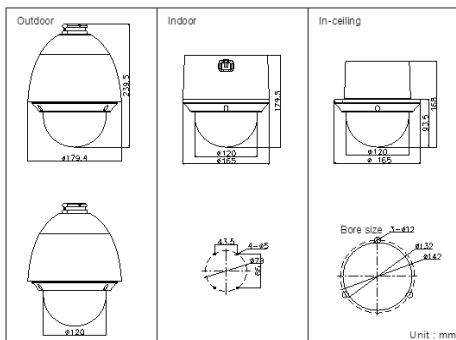

Dimensions

Accessories

HDS-PT4220H-DN	
Camera	
Image sensor	1/2.8" Progressive Scan CMOS
Effective pixel	1920(H) × 1080(V)
Min. illumination	Color: 0.05Lux @ (F1.6, AGC On), B/W: 0.01Lux @ (F1.6, AGC On)
White balance	Auto/Manual/ATW/Indoor/Outdoor/Daylight lamp/Sodium lamp
AGC	Auto / Manual
S / N ratio	≥ 52dB
Digital noise reduction	3D DNR
Backlight compensation	BLC
Wide dynamic range	Digital WDR
Defog	Support
Shutter speed	1/1~ 1/10,000s
Day & Night	IR Cut Filter
Digital zoom	16X
Focus mode	Auto / Semiautomatic / Manual
Privacy Mask	2 privacy masks programmable
Lens	
Focal length	4.7-94mm, 20x
Zoom speed	Approx.3s (Optical Wide-Tele)
Angle of view	58.3 ~ 3.2 degree (Wide-Tele)
Min. working distance	10 ~ 1000mm (Wide-Tele)
Aperture range	F1.6 ~ F3.5
Pan and Tilt	
Pan / Tilt range	Pan: 360° endless; Tilt: -2° ~ 90°(Auto Flip)
Pan / Tilt speed	Pan manual speed: 0.1° ~ 160°/s, Pan preset speed: 160°/s Tilt manual speed: 0.1° ~ 120°/s, Tilt preset speed: 120°/s
Proportional zoom	Rotation speed can be adjusted automatically according to zoom multiples
Number of preset	256
Patrol	8 patrols, up to 32 presets per patrol
Park action	Pattern/Pan scan/Tilt scan/Frame scan/Panorama scan/Random scan
Power-off memory	Support
PTZ position display	On / off
Preset freezing	Support
Local Video and Audio	
Alarm input / output	1 input 0-5v DC) / 1 relay output, alarm response actions configurable
Audio input / putput	1 mic/Line in, 2-2.4V[p-p]; output impedance: 1KΩ, ±10% / 1 output, Line level, impedance: 600Ω
Network	
Ethernet	10Base-T / 100Base-TX, RJ45 connector
Max. image resolution	1920×1080
Frame rate	50Hz: 25 fps (1920×1080), 25 fps (1280×720); 60Hz: 30 fps (1920×1080), 30 fps (1280×720)
Image compression	H.264/MJPEG
SVC	Support
ROI encoding	Support 2 areas with adjustable levels
Audio compression	G.711u / G.711a / G.726 / MP2L2
Protocols	IPv4/IPv6, HTTP, HTTPS, 802.1X, QoS, FTP, SMTP, UPnP, SNMP, DNS, DDNS, NTP, RTSP, RTP, TCP, UDP, IGMP, ICMP, DHCP, PPPoE
Simultaneous live view	Up to 6
Streams	Dual streams
SD memory card	Built-in micro SD card slot, up to 64GB, support edge recording
User/Host Level	Up to 32 users, 3 Levels: Administrator, Operator, User
Security measures	User authentication (ID and PW), Host authentication (MAC address), IP address filtering
Integration	
Application programming	Open-ended API, support Onvif, PSIA and CGI
Web Browser	IE 7+, Chrome 18+, Firefox 5.0+, Safari 5.02+
General	
Power	-AE: 24VAC/PoE+(802.3at), Max18W; -AE3: 24VAC/PoE(802.3af), Max 12W
Working temperature	-AE: -30°C ~ 65°C (-22°F ~ 149°F) ; -AE3: -10°C ~ 50°C (14°F ~ 122°F)
Humidity	90% or less
Protection level	IP66 (outdoor),TVS 4,000V lightning protection, surge protection and voltage transient protection
Dimensions	Φ179.4×239.5mm (Φ7.06"×9.43") (outdoor) Φ165×179.5mm(Φ6.50"×7.07") (ceiling) Φ165×168mm(Φ6.50"×6.61") (In-ceiling)
Weight	Approx. 2Kg (4.41lbs)
Mount option (for outdoor model)	Long-arm wall mount: DS-1601ZJ; Short-arm mount: DS-1618ZJ Pendent mount: DS-1661ZJ(20cm) or DS-1662ZJ(50cm)