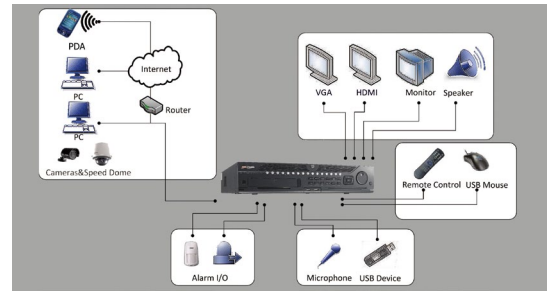

HDS-N9608/9616/9632I-SH High-end Embedded NVR

Key features

- Third-party network cameras supported
- Up to 5 Megapixels resolution recording
- HDMI and VGA output at up to 1920×1080P resolution
- Up to 8 SATA interfaces
- HDD quota and group management
- Dual gigabit network interfaces

Rear Panel of HDS-N9608/9616/9632I-SH

1. Video out
2. Audio out
3. Line in
4. RS-232 serial interface
5. VGA interface
6. HDMI interface
7. eSATA interface
8. LAN1, LAN2 network interface
9. Termination switch
10. RS-485 serial interface, keyboard interface, alarm in, alarm out
11. GND
12. 100~240 VAC power input
13. Power switch