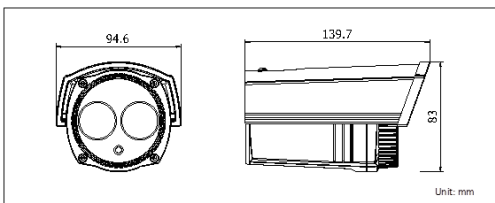

600TVL EXIR Outdoor Bullet Camera

Key features

- 1/3" DIS
- EXIR Technology
- True Day/Night
- 600 TVL Horizontal Resolution
- 40m IR Distance
- Smart IR
- IP66 Weatherproof
- Wide Operating Temperature Range

Dimensions

Accessories

(wall mount)

(pole mount)

(pole mount)

HDS-1682P-IR3	
Camera	
Image Sensor	1/3" DIS, Sony Super HAD II
Signal System	PAL/NTSC
Effective Pixels	720(H)×480(V)
Min. Illumination	0.1 Lux @ (F1.2, AGC ON), 0 Lux with IR 0.2 Lux @ (F2.3, AGC ON), 0 Lux with IR
Shutter speed	PAL: 1/25 s to 1/15,000 s NTSC: 1/30 s to 1/15,000 s
Lens	12mm @ F1.8(3.6mm,6mm,8mm,16mm optional)
Lens Mount	M12
Day & Night	IR cut filter with auto switch
Horizontal Resolution	600 TVL
Synchronization	Internal synchronization
Video Output	1Vp-p composite output (75 Ω/BNC)
S/N Ratio	More than 52 dB
General	
Working Temperature/ Humidity	-40 °C - 60 °C (-40 °F - 140 °F) Humidity 90% or less (non-condensing)
Power Supply	12 VDC
Power Consumption	MAX.5W (Max. 8.5 W with IR cut filter on)
Ingress Protection	IP66
IR Range	40 meters
Dimensions	Φ 94.6×83×139.7mm(Φ 3.72"×3.27"×5.5")
Weight	600 g (1.32 lbs)