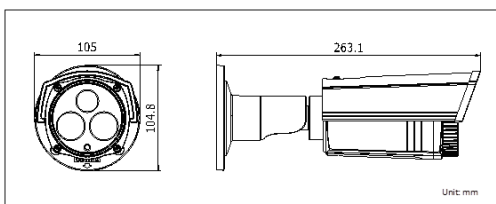

700TVL DIS EXIR Bullet Camera

EXIR

Key features

- 700 TVL Horizontal Resolution
- True Day/Night
- 3.6/6/8/12/16mm Fixed Lens, 0.1 lux /F1.2
- 80m IR Distance
- Wide Operating Temperature Range:
-40°C to 60°C (-40°F to +140°F)

Dimensions

HDS-1782P-IR5	
Camera	
Image Sensor	1/3" DIS
Signal System	PAL/NTSC
Effective Pixels	976 (H) x 496 (V)
Min. Illumination	0.1 Lux @ (F1.2,AGC ON), 0 Lux with IR
Shutter speed	PAL: 1/50 s to 1/100,000 s NTSC: 1/60 s to 1/100,000 s
Lens	3.6mm (6mm,8mm,12mm,16mm optional)
	Angle of view: 68.4° (3.6 mm)
Lens Mount	M12
Day & Night	IR cut filter with auto switch
Horizontal Resolution	700 TVL
Synchronization	Internal synchronization
Video Output	1Vp-p composite output (75 Ω/BNC)
S/N Ratio	More than 62 dB
General	
Working Temperature/Humidity	-40 °C - 60 °C (-40 °F - 140 °F) Humidity 90% or less (non-condensing)
Power Supply	12 V DC
Power Consumption	Max. 5 W
Ingress Protection	IP66
IR Range	80 meters
Dimensions	105x104.8x263.1 mm(4.13"×4.13"×10.36")
Weight	800 g (1.76 lbs)