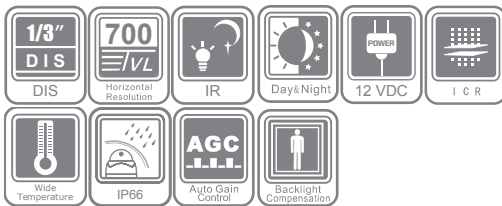

700TVL DIS EXIR Bullet Camera

EXIR

Key features

- 700 TVL Horizontal Resolution
- True Day/Night
- 3.6/6/8/12/16mm Fixed Lens, 0.1 lux /F1.2
- 80m IR Distance
- Wide Operating Temperature Range:
-40°C to 60°C (-40°F to +140°F)

Dimensions

HDS-1782P-IR5	
Camera	
Image Sensor	1/3" DIS
Signal System	PAL/NTSC
Effective Pixels	976 (H) x 496 (V)
Min. Illumination	0.1 Lux @ (F1.2,AGC ON), 0 Lux with IR
Shutter speed	PAL: 1/50 s to 1/100,000 s NTSC: 1/60 s to 1/100,000 s
Lens	3.6mm (6mm,8mm,12mm,16mm optional)
	Angle of view: 68.4° (3.6 mm)
Lens Mount	M12
Day & Night	IR cut filter with auto switch
Horizontal Resolution	700 TVL
Synchronization	Internal synchronization
Video Output	1Vp-p composite output (75 Ω/BNC)
S/N Ratio	More than 62 dB
General	
Working Temperature/Humidity	-40 °C - 60 °C (-40 °F - 140 °F) Humidity 90% or less (non-condensing)
Power Supply	12 V DC
Power Consumption	Max. 5 W
Ingress Protection	IP66
IR Range	80 meters
Dimensions	105x104.8x263.1 mm(4.13"×4.13"×10.36")
Weight	800 g (1.76 lbs)