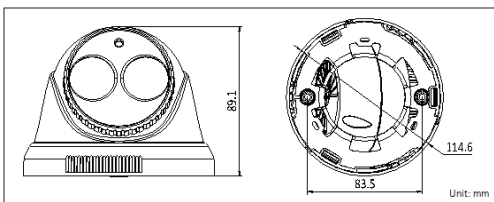

720 TVL PICADIS EXIR Dome Camera

EXIR

Key features

- 1/3" PICADIS
- 1.3MP Sensor: 1280 (H) x 960 (V) Effective Pixels
- True Day/Night
- 720 TVL Horizontal Resolution
- 40m IR Distance
- Smart IR
- IP66 Weatherproof
- Wide Operating Temperature Range

Dimensions

HDS-5785P-IR3	
Camera	
Image Sensor	1/3" PICADIS
Signal System	PAL/NTSC
Effective Pixels	1280 (H) x 960 (V)
Min. Illumination	0.1 Lux @ (F1.2,AGC ON),0 Lux with IR
Shutter speed	PAL: 1/25 s to 1/25,000 s NTSC: 1/30 s to 1/30,000 s
Lens	3.6mm (2.8mm,6mm,8mm,12mm,16mm optional) Angle of view: 71.4° (3.6 mm)
Lens Mount	M12
Angle Adjustment	Pan: 0 - 360°, Tilt: 0 - 75°, Rotation: 0 - 360°
Day & Night	IR cut filter with auto switch
Horizontal Resolution	720 TVL
Synchronization	Internal synchronization
Video Output	1Vp-p composite output (75 Ω/BNC)
S/N Ratio	More than 62 dB
BLC	On
General	
Working Temperature/ Humidity	-40 °C - 60 °C (-40 °F - 140 °F) Humidity 90% or less (non-condensing)
Power Supply	12 V DC
Power Consumption	Max. 5 W
Ingress Protection	IP66
IR Range	40 meters
Dimensions	Φ 114.6x 89.1mm(Φ 4.5"x3.5")
Weight	300 g (0.66 lbs)