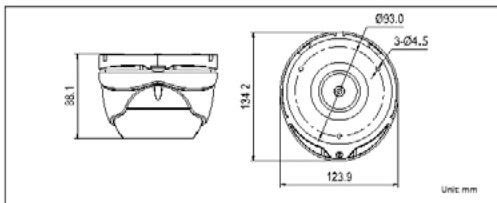

## Key features

- 1/3" PICADIS
- 720 TVL Horizontal Resolution
- True Day/Night
- 2.8 ~ 12mm vari-focal lens
- 40m IR distance
- Smart IR, high dynamic range
- Superior video image output and ultra low light illumination
- Wide operating temperature range
- IP66 Weatherproof

## Dimensions

HDS-5785P-VFIR3	
Camera	
Image Sensor	1/3" PICADIS
Signal System	PAL/NTSC
Effective Pixels	1280(H)×960(V)
Min. Illumination	0.1 Lux @ (F1.2,AGC ON),0 Lux with IR 0.14 Lux @ (F1.4,AGC ON),0 Lux with IR
Shutter speed	PAL: 1/25 s to 1/25,000 s NTSC: 1/30 s to 1/30,000 s
Lens	2.8-12mm @ F1.4 Angle of view: 80° - 27.2°
Lens Mount	φ14
Angle Adjustment	Pan: 0 - 360°, Tilt: 0 - 75°, Rotation: 0 - 360°
Day & Night	IR cut filter with auto switch
Horizontal Resolution	720 TVL
Synchronization	Internal synchronization
Video Output	1Vp-p composite output (75 Ω/BNC)
S/N Ratio	More than 62 dB
BLC	On
General	
Working Temperature/ Humidity	-40 °C - 60 °C (-40 °F - 140 °F) Humidity 90% or less (non-condensing)
Power Supply	12 V DC ± 10%
Power Consumption	Max. 4 W (Max. 5 W with IR cut filter on)
Ingress Protection	IP66
IR Range	Approx. 30 to 40 meters
Dimensions	134.2×123.9×88.1mm(5.28"×4.88"×3.47")
Weight	800g (1.76l lbs)